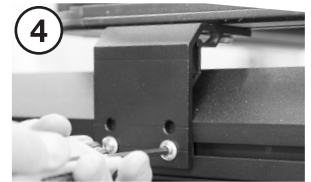

Tuatara HS Tent Top Cargo Tray

Model No. KC077-045

SAFETY INSTRUCTIONS

- Regularly check nuts and bolts attaching the Cargo Tray to your Rooftop Tent to make sure fastenings are tight and in good condition.
- It is important when mounting the Cargo Tray to the HS Rooftop Tent, that all the mounting brackets supplied are adequately spaced to support the weight load added.
- Products applied to a vehicle roof will alter vehicle handling. The manufacturer disclaims all responsibility in relation to accidents due to improper use, incorrect maintenance, or negligence in maintaining fastening hardware. It is recommended to not exceed 100km/h.
- No Cargo should be on the Cargo Tray when the Hardshell is open. Do not exceed 130kg weight on top of the Cargo Tray when closed.

ATTACHMENT INSTRUCTIONS

Your Tuatara HS Tent Top Cargo Tray Kit includes:

1 x cargo tray

4 x mounting brackets

8 x M8x35 bolts (hexagon head)

8 x bolts (allen head)

8 x rectangle nuts

INSTALLATION INSTRUCTIONS

1. Position the tray upside down. Slide two rectangle nuts into each end of the tray on both sides.
2. Align the holes on the four mounting brackets to the rectangle nuts. Insert the supplied hexagonal head bolts through the holes and loosely tighten.
3. Slide two rectangle nuts for each mounting bracket, into the end of the top section of the Hardshell.
4. Carefully lift the Cargo Tray on top of the Rooftop Tent. Choose the desired height by choosing the upper or lower bolt holes. Insert the allen head bolts and loosely tighten. Before fully tightening all bolts, line up the Cargo Tray to the top edge of the mounting bracket and centralise the Cargo Tray to the Hardshell, then tighten.